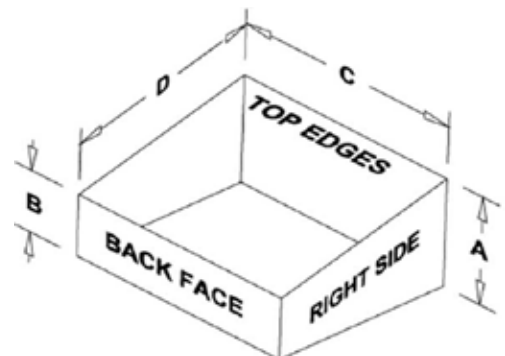

Truck fuel cell dimensional chart