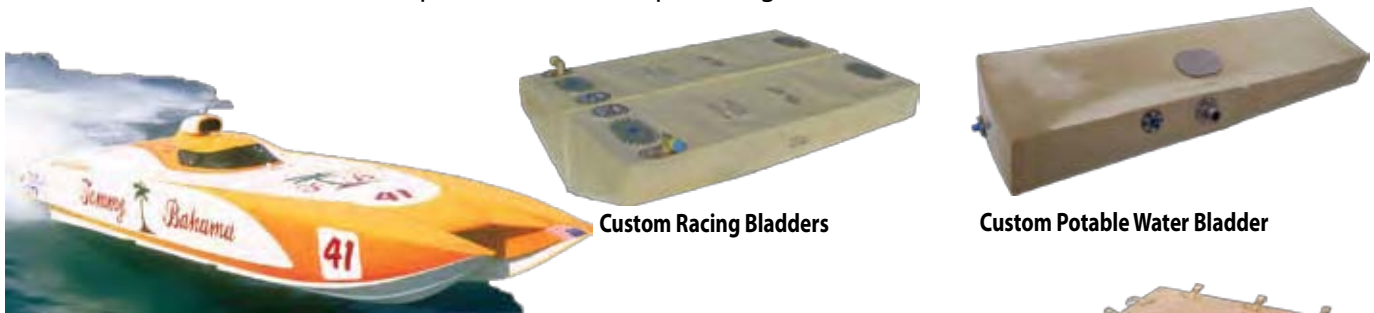

MARINE FUEL CELLS

MARINE FUEL CELLS

Marine Pillow Bladders

Fuel Safe's pillow bladders are an excellent choice for transport and containment of many liquids including gasoline, diesel and water. These specialty pillow bladders are collapsible and easy to store in small confined areas. Fuel Safe's materials are lightweight and tough with great resistance to the extreme weather conditions common in the marine industry. Fuel Safe pillow bladders come complete with a fill plate, a drain elbow and a one-year warranty. Custom sizes are available.

Marine Fuel Bladder
Part No. SF25

Transfer Pump
Part No. TP40

Drain Kit
Part No. PB-Drain Kit

Marine Fuel Bladder
Part No. SF100

Part No.	Capacity	Length	Width	Height
SF25/SW25	25 gal.	42"	33"	8"
SF50/SW50	50 gal.	66"	33"	8"
SF100/SW100	100 gal.	48"	65"	16"
SF150/SW150	150 gal.	60"	65"	16"
SF200/SW200	200 gal.	72"	65"	16"
SF250/SW250	250 gal.	90"	65"	16"
SF300/SW300	300 gal.	102"	65"	16"
SF500/SW500	500 gal.	96"	98"	24"
SF750/SW750	750 gal.	120"	98"	24"
SF1000/SW1000	1000 gal.	150"	98"	24"

Note: SF part numbers are fuel bladders, SW part numbers are water bladders.

Marine Racing & Custom Cells

Our Marine Racing Fuel Cells are custom made to fit your boat perfectly . They are constructed of a flexible reinforced high strength material that is designed to provide the ultimate in safety for you and the environment. Fuel Safe bladders can take the impact, vibration and pounding of the heaviest seas.